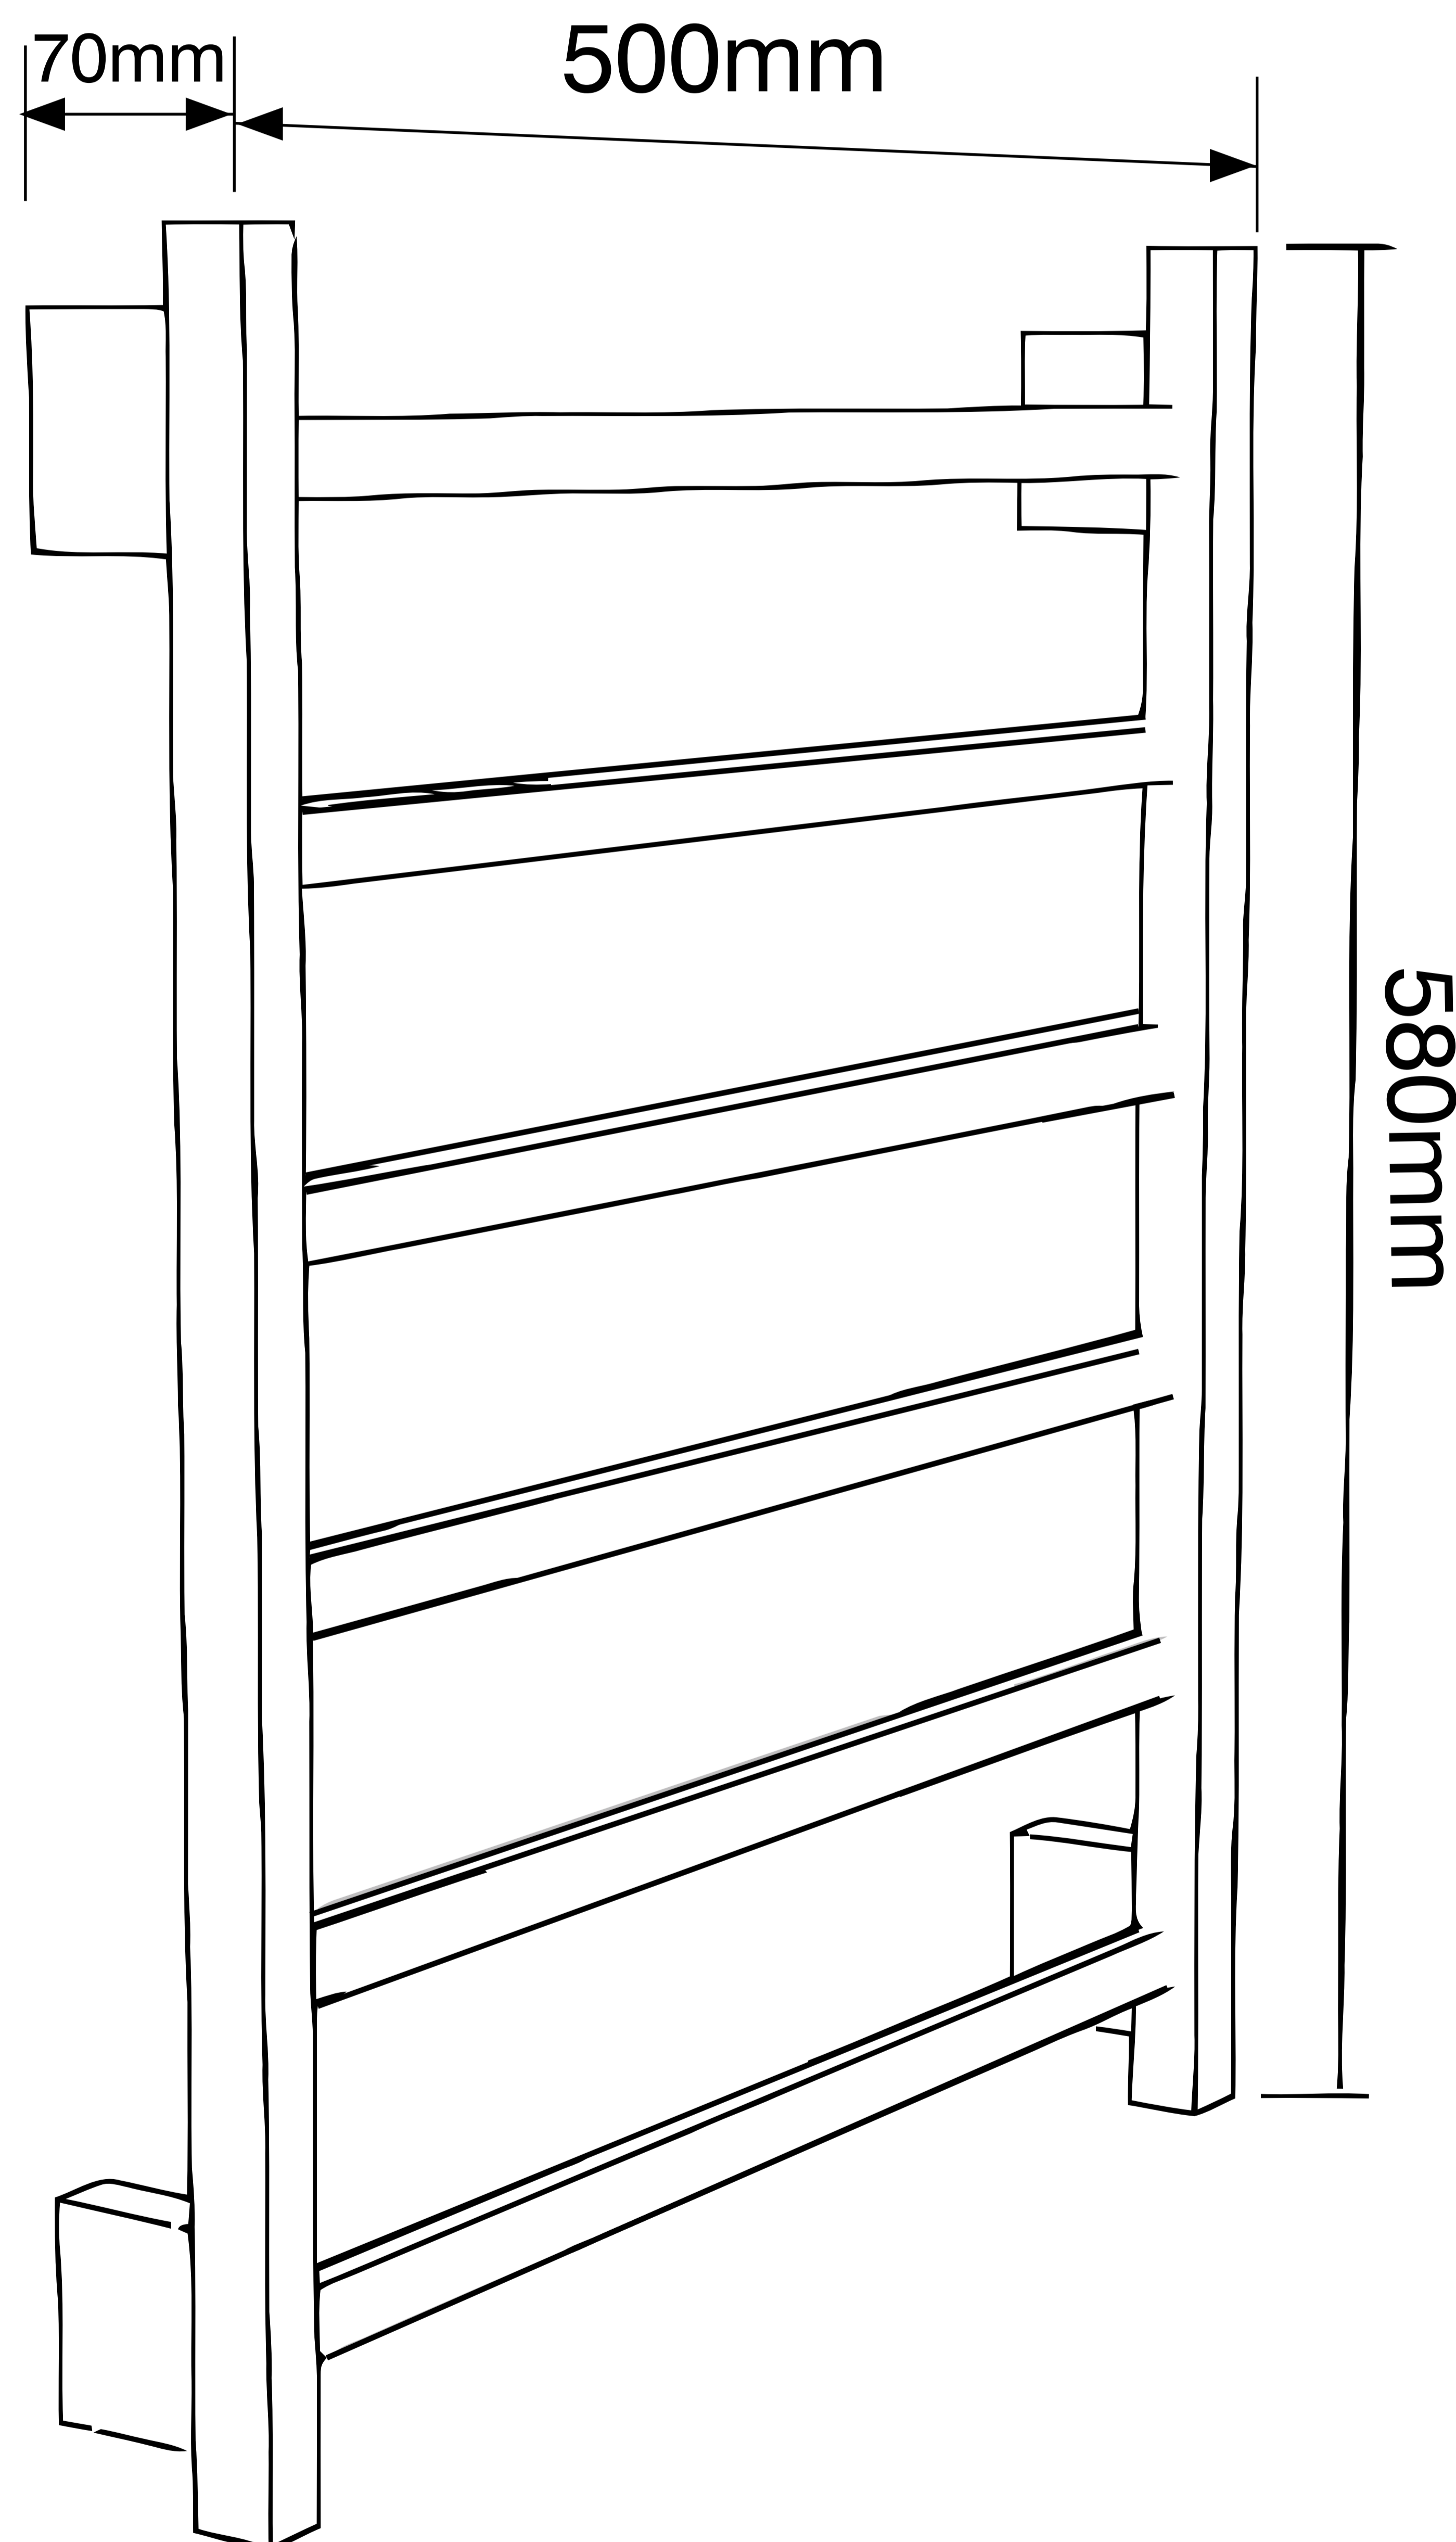

Wall Hung Towel Warmer

Product Code : 2710

Technical Drawing

● Needs Electric Point

All dimension are in **mm**